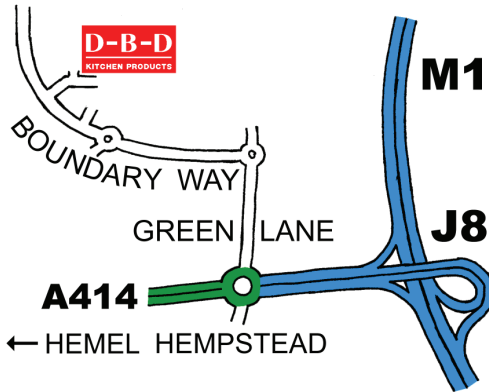

Directions to DBD Group

- > Leave the M1 at Junction 8.
- > At the roundabout turn right into Green Lane.
- > At the next roundabout turn left into Boundary Way.
- > Continue straight over the next roundabout.
- > Take 2nd turning on right into Boundary Park.